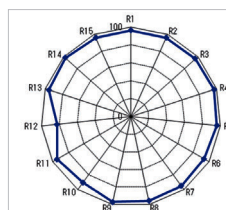

### CRI 97; TLCI 97

Both CRI and TLCI reach 97, to reproduce a nature color under lighting.

Television Lighting Consistency Index-2012

| Sector | Lightness | Chroma | Hue |
|--------|-----------|--------|-----|
| R      | 0         | 0      | 0   |
| R/Y    | 0         | 0      | 0   |
| Y      | 0         | 0      | 0   |
| Y/G    | 0         | 0      | 0   |
| G      | 0         | 0      | 0   |
| G/C    | 0         | 0      | 0   |
| C      | 0         | 0      | +   |
| C/B    | 0         | 0      | 0   |
| B      | 0         | 0      | 0   |
| B/M    | 0         | 0      | ++  |
| M      | 0         | 0      | +   |
| M/R    | 0         | 0      | 0   |

## Specifications

| Model                   | S-2610  | S-2620  | S-2630  |
|-------------------------|---|---|---|
| LED                     | 504pcs SMD LEDs   | 280pcs SMD LEDs   | 756pcs SMD LEDs   |
| Luminance               | 2400Lux @ 1m  | 1200Lux @ 1m  | 3900Lux @ 1m  |
| Beam Angle              | 10°-360°  | 10°-360°  | 10°-360°  |
| Color Temperature       | 3000K-5600K   | 3000K-5600K   | 3000K-5600K   |
| CRI                     | Ra≥97   | Ra≥97   | Ra≥97   |
| TLCI                    | TLCI≥97   | TLCI≥97   | TLCI≥97   |
| Power                   | 100W  | 50W   | 150W  |
| Input Voltage           | DC 11-17V   | DC 11-17V   | DC11-17V  |
| Dimensions - light      | 600mm×460mm   | 455mm×315mm   | 600mm×600mm   |
| Dimensions - controller | 203mm×123mm×71mm  | 258mm×80mm×66mm   | 273mm×126mm×68mm  |
| Weight                  | Light: 0.46Kg;<br>Controller: 0.84Kg;<br>AC adaptor: 0.43Kg | Light: 0.29Kg;<br>Controller: 0.81Kg;<br>AC adaptor: 0.29Kg | Light: 0.7Kg;<br>Controller: 1.1Kg;<br>AC adaptor: 0.84Kg |