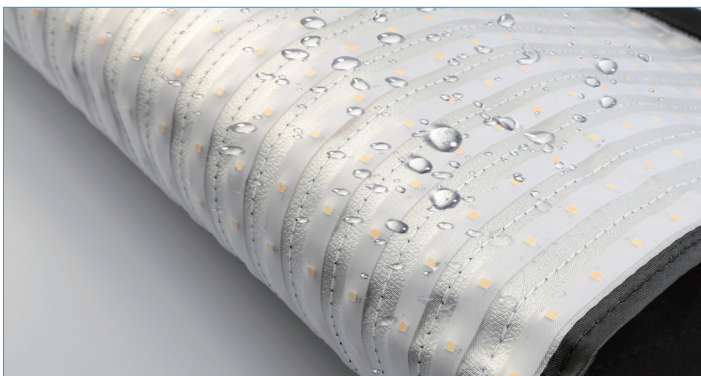

## Flexible SMD-LED

Portable | Bi-color | Rain proof

**S-2630 | 150W**

756 LEDs, 3900Lux@1m

**S-2610 | 100W**

504 LEDs, 2400Lux@1m

**S-2620 | 50W**

280 LEDs, 1200Lux@1m

### Flexible SMD-LED with Rain Proof

The SMD LEDs are mounted to a rain proof fabric that can be curved to any shapes to output 10°-360° various lighting angles, and makes the light part extremely portable. You can scroll the light fabric into your backpack, or hang the light fabric to a C-stand as a head light, or place the light fabric anywhere especially the narrow spaces.

### 3000-5600K Continuously Adjust

The flexible LEDs alternated with 5600K and 3000K LEDs, and the output color temperature can be continuously adjustable between 3000K and 5600K.

## Specifications

| Model                   | S-2610  | S-2620  | S-2630  |
|-------------------------|---|---|---|
| LED                     | 504pcs SMD LEDs   | 280pcs SMD LEDs   | 756pcs SMD LEDs   |
| Luminance               | 2400Lux @ 1m  | 1200Lux @ 1m  | 3900Lux @ 1m  |
| Beam Angle              | 10°-360°  | 10°-360°  | 10°-360°  |
| Color Temperature       | 3000K-5600K   | 3000K-5600K   | 3000K-5600K   |
| CRI                     | Ra≥97   | Ra≥97   | Ra≥97   |
| TLCI                    | TLCI≥97   | TLCI≥97   | TLCI≥97   |
| Power                   | 100W  | 50W   | 150W  |
| Input Voltage           | DC 11-17V   | DC 11-17V   | DC11-17V  |
| Dimensions - light      | 600mm×460mm   | 455mm×315mm   | 600mm×600mm   |
| Dimensions - controller | 203mm×123mm×71mm  | 258mm×80mm×66mm   | 273mm×126mm×68mm  |
| Weight                  | Light: 0.46Kg;<br>Controller: 0.84Kg;<br>AC adaptor: 0.43Kg | Light: 0.29Kg;<br>Controller: 0.81Kg;<br>AC adaptor: 0.29Kg | Light: 0.7Kg;<br>Controller: 1.1Kg;<br>AC adaptor: 0.84Kg |