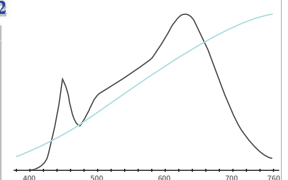

### 3000-5600K Continuously Adjust

The flexible LEDs alternated with 5600K and 3000K LEDs, and the output color temperature can be continuously adjustable between 3000K and 5600K.

### CRI 97; TLCI 97

Both CRI and TLCI reach 97, to reproduce a nature color under lighting.

Television Lighting Consistency Index-2012

| Sector | Lightness | Chroma | Hue |
|--------|-----------|--------|-----|
| R      | 0         | 0      | 0   |
| R/Y    | 0         | 0      | 0   |
| Y      | 0         | 0      | 0   |
| Y/G    | 0         | 0      | 0   |
| G      | 0         | 0      | 0   |
| G/C    | 0         | 0      | 0   |
| C      | 0         | 0      | +   |
| C/B    | 0         | 0      | 0   |
| B      | 0         | 0      | 0   |
| B/M    | 0         | 0      | ++  |
| M      | 0         | 0      | +   |
| M/R    | 0         | 0      | 0   |