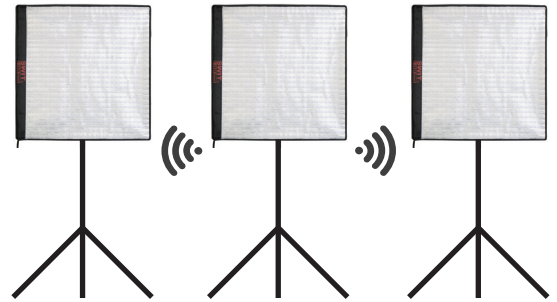

### Flexible SMD-LED with Rain Proof

The SMD LEDs are mounted to a rain proof fabric that can be curved to any shapes to output 10°-360° various lighting angles, and makes the light part extremely portable. You can scroll the light fabric into your backpack, or hang the light fabric to a C-stand as a head light, or place the light fabric anywhere especially the narrow spaces.

### CRI 97; TLCI 97

Both CRI and TLCI reach 97, to reproduce a nature color under lighting.

Television Lighting Consistency Index-2012

| Sector | Lightness | Chroma | Hue |
|--------|-----------|--------|-----|
| R      | 0         | 0      | 0   |
| R/Y    | 0         | 0      | 0   |
| Y      | 0         | 0      | 0   |
| Y/G    | 0         | 0      | 0   |
| G      | 0         | 0      | 0   |
| G/C    | 0         | 0      | 0   |
| C      | 0         | 0      | +   |
| C/B    | 0         | 0      | 0   |
| B      | 0         | 0      | 0   |
| B/M    | 0         | 0      | ++  |
| M      | 0         | 0      | +   |
| M/R    | 0         | 0      | 0   |

## Separate Control Box

The control box offers V-mount plate, 4-pin XLR 11-17V DC in, and a touch screen to adjust dimmer percentage and color temperature value.

## 2.4G Wireless Interaction control

The lights support 2.4G wireless network connected to each other.

Select A, B, C, D wireless channels on the control box, and operate any one flexible light, the other lights in the same channel can be wirelessly controlled together.