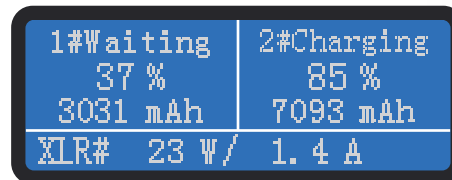

S-3812A/S

2-ch Simultaneous Fast Charger and Adaptor

S-3812A: for Gold mount batteries
S-3812S: for V-mount batteries

- ◆ 2-ch simultaneously charging
- ◆ 6A fast charging for SWIT S-8340/8360; S-8113/8180/8183; D-8161
- ◆ 3A charging for other SWIT batteries
- ◆ AC to 4-pin XLR adapting output
- ◆ Battery to 4-pin XLR adapting output
- ◆ Real-time Charging/Adapting info display
- ◆ V-mount / Gold mount option

Power	Max 260W
Input	AC 100V-240V, 50/60Hz
Charging output	DC16.8V, 6A×2 for SWIT S-8340/8360/8113/8180/8183, D-8161 DC16.8V, 3A×2 for other SWIT batteries
Adapting output	DC 16.8V, Max 12A/200W
Dimension	272×246×97mm

Real time Charging info display

Battery info

- Charging/Discharging status
- Real time capacity and percentage
- Real time Voltage/Current
- Remaining time to fully charged
- Remaining time to fully discharged
- Battery cycle times