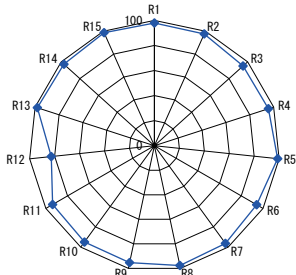

CRI 97; TLCI 98

Accurate Color

Sector	Lightness	Chroma	Hue
R	0	0	0
R/Y	0	0	0
Y	0	0	0
Y/G	0	0	0
G	0	0	0
G/C	0	0	+
C	0	0	0
C/B	0	0	0
B	0	-	0
B/M	0	0	+
M	0	0	+
M/R	0	0	+

Control Panel

5-pin DMX in & out

5-pin DMX IN PowerCON AC IN 5-pin DMX OUT