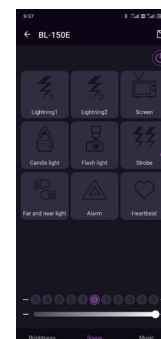

BL-150E

BL-200 / 300 Controller

Control buttons

Power Out to light head

PowerCON AC-IN

5-pin DMX OUT

5-pin DMX IN

APP Remote

IOS & Android

Add and Group lights

Intensity adjust

Select light effects

Sync to music

9x Light Effects

With Intensity and Speed Adjustment

Lightning Lightning Screen Candle Flash Strobe Car light Alarm Breath