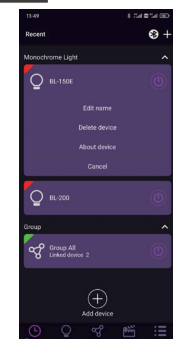

BL-150E

BL-200 / 300 Controller

Control buttons

Power Out to light head

PowerCON AC-IN

5-pin DMX OUT

5-pin DMX IN

APP Remote

IOS & Android

Add and Group lights

Intensity adjust

Select light effects

Sync to music

9x Light Effects

With Intensity and Speed Adjustment

Lightning Lightning Screen Candle Flash Strobe Car light Alarm Breath