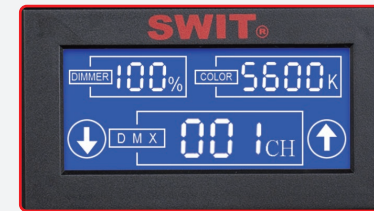

# S-2440C

### LCD screen display

The rear LCD screen can display the current dimmer percentage, color temperature value, and supports touch control to set DMX address.

### Features:

- ◆ 576pcs ultra bright long-life LEDs
- ◆ Surface mounted LED technology
- ◆ 70° wide beam angle with diffuser
- ◆ 3200K-5600K continuously adjustable
- ◆ 50W power, 1250Lux @ 1meter
- ◆ 10%-100% flick-free dimming
- ◆ Super high CRI Ra≥93, TLCI≥97
- ◆ DMX512 controlled color and dimmer
- ◆ LCD display color and dimmer value
- ◆ Power by V-mount battery or AC-DC adaptor
- ◆ 4-leaf metal barn doors
- ◆ Strong all-metal housing
- ◆ U-shape support and lighting tripod mount

### Specifications:

LED	576pcs SMD LEDs
Illuminance	1250Lux @ 1m
Beam angle	70°
Color Temperature	5600K±300K ~ 3200K±200K
CRI	≥93
TLCI	≥97
Power	50W
Working voltage	DC12V ~ 17V
Dimension	395×375×83mm
Lighting area	237×237mm
Weight	4.1kg