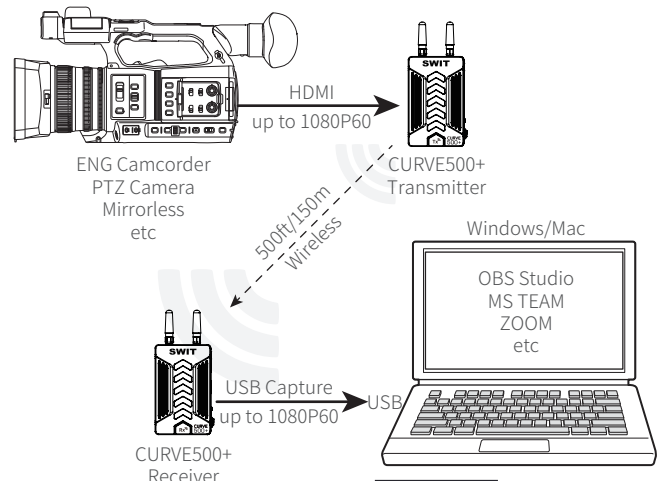

With built-in wireless frequency scanner, the system will automatically jump to a best wireless channel from 5.1 to 5.9GHz, based on current surroundings, to ensure a reliable and anti-interference transmission.

CURVE500+ is DFS complied and CE/FCC certificated.

500ft/150m Stronger Wall-Cross 32ms Low Latency, Up to 7 Pairs Work Together

CURVE500+ supports 500ft/150m (Line-of-sight) reliable wireless transmission, 32ms stable low latency, and featured stronger wall-cross performance due to both RF optimize and image quality optimize, so that will keep video transmission without data lost or crash comparing to regular 5GHz wireless transmitters.

At one location, you can use up to 7 pairs of CURVE500+ wireless system, without interference to each other.

HDMI and USB Video Capture Up to 1080P60

CURVE500+ Transmitter provides HDMI input and loop output for camera monitors, and the Receiver provides 2x HDMI outputs, and USB video capture outputs to PC/Mac for livestreaming.

UVC Live Streaming Video Conference, OBS Live Production

Besides HDMI output to monitor or switcher, CURVE500+ Receiver USB port can output 1080p60 video to PC/Mac for live streaming productions, which could be used on video conference, online interview, OBS productions, etc.