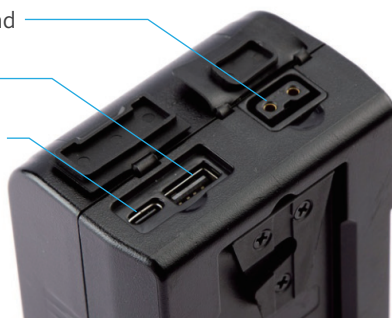

SWIT®

Pocket V-mount

mino-S140

USB-C 48W IN / 65W OUT

The Smallest 140Wh V-mount
YOU'VE EVER SEEN

140Wh Large Capacity

- 140Wh / 9.7Ah large capacity
- 105×79.6×55.5mm tiny size
- 150W 12A constant high load

USB-A - 5V/2A out

USB-C - 65W out & 48W in

48W USB-C Charging Input

USB-C PD 5V/9V/12V/15V/20V(Max) \Rightarrow 2.4A
3.5 hours fully charge the 140Wh capacity

SWIT Electronics Co., Ltd.
+86-25-85805753
<http://www.swit.cc>
Email: contact@swit.cc